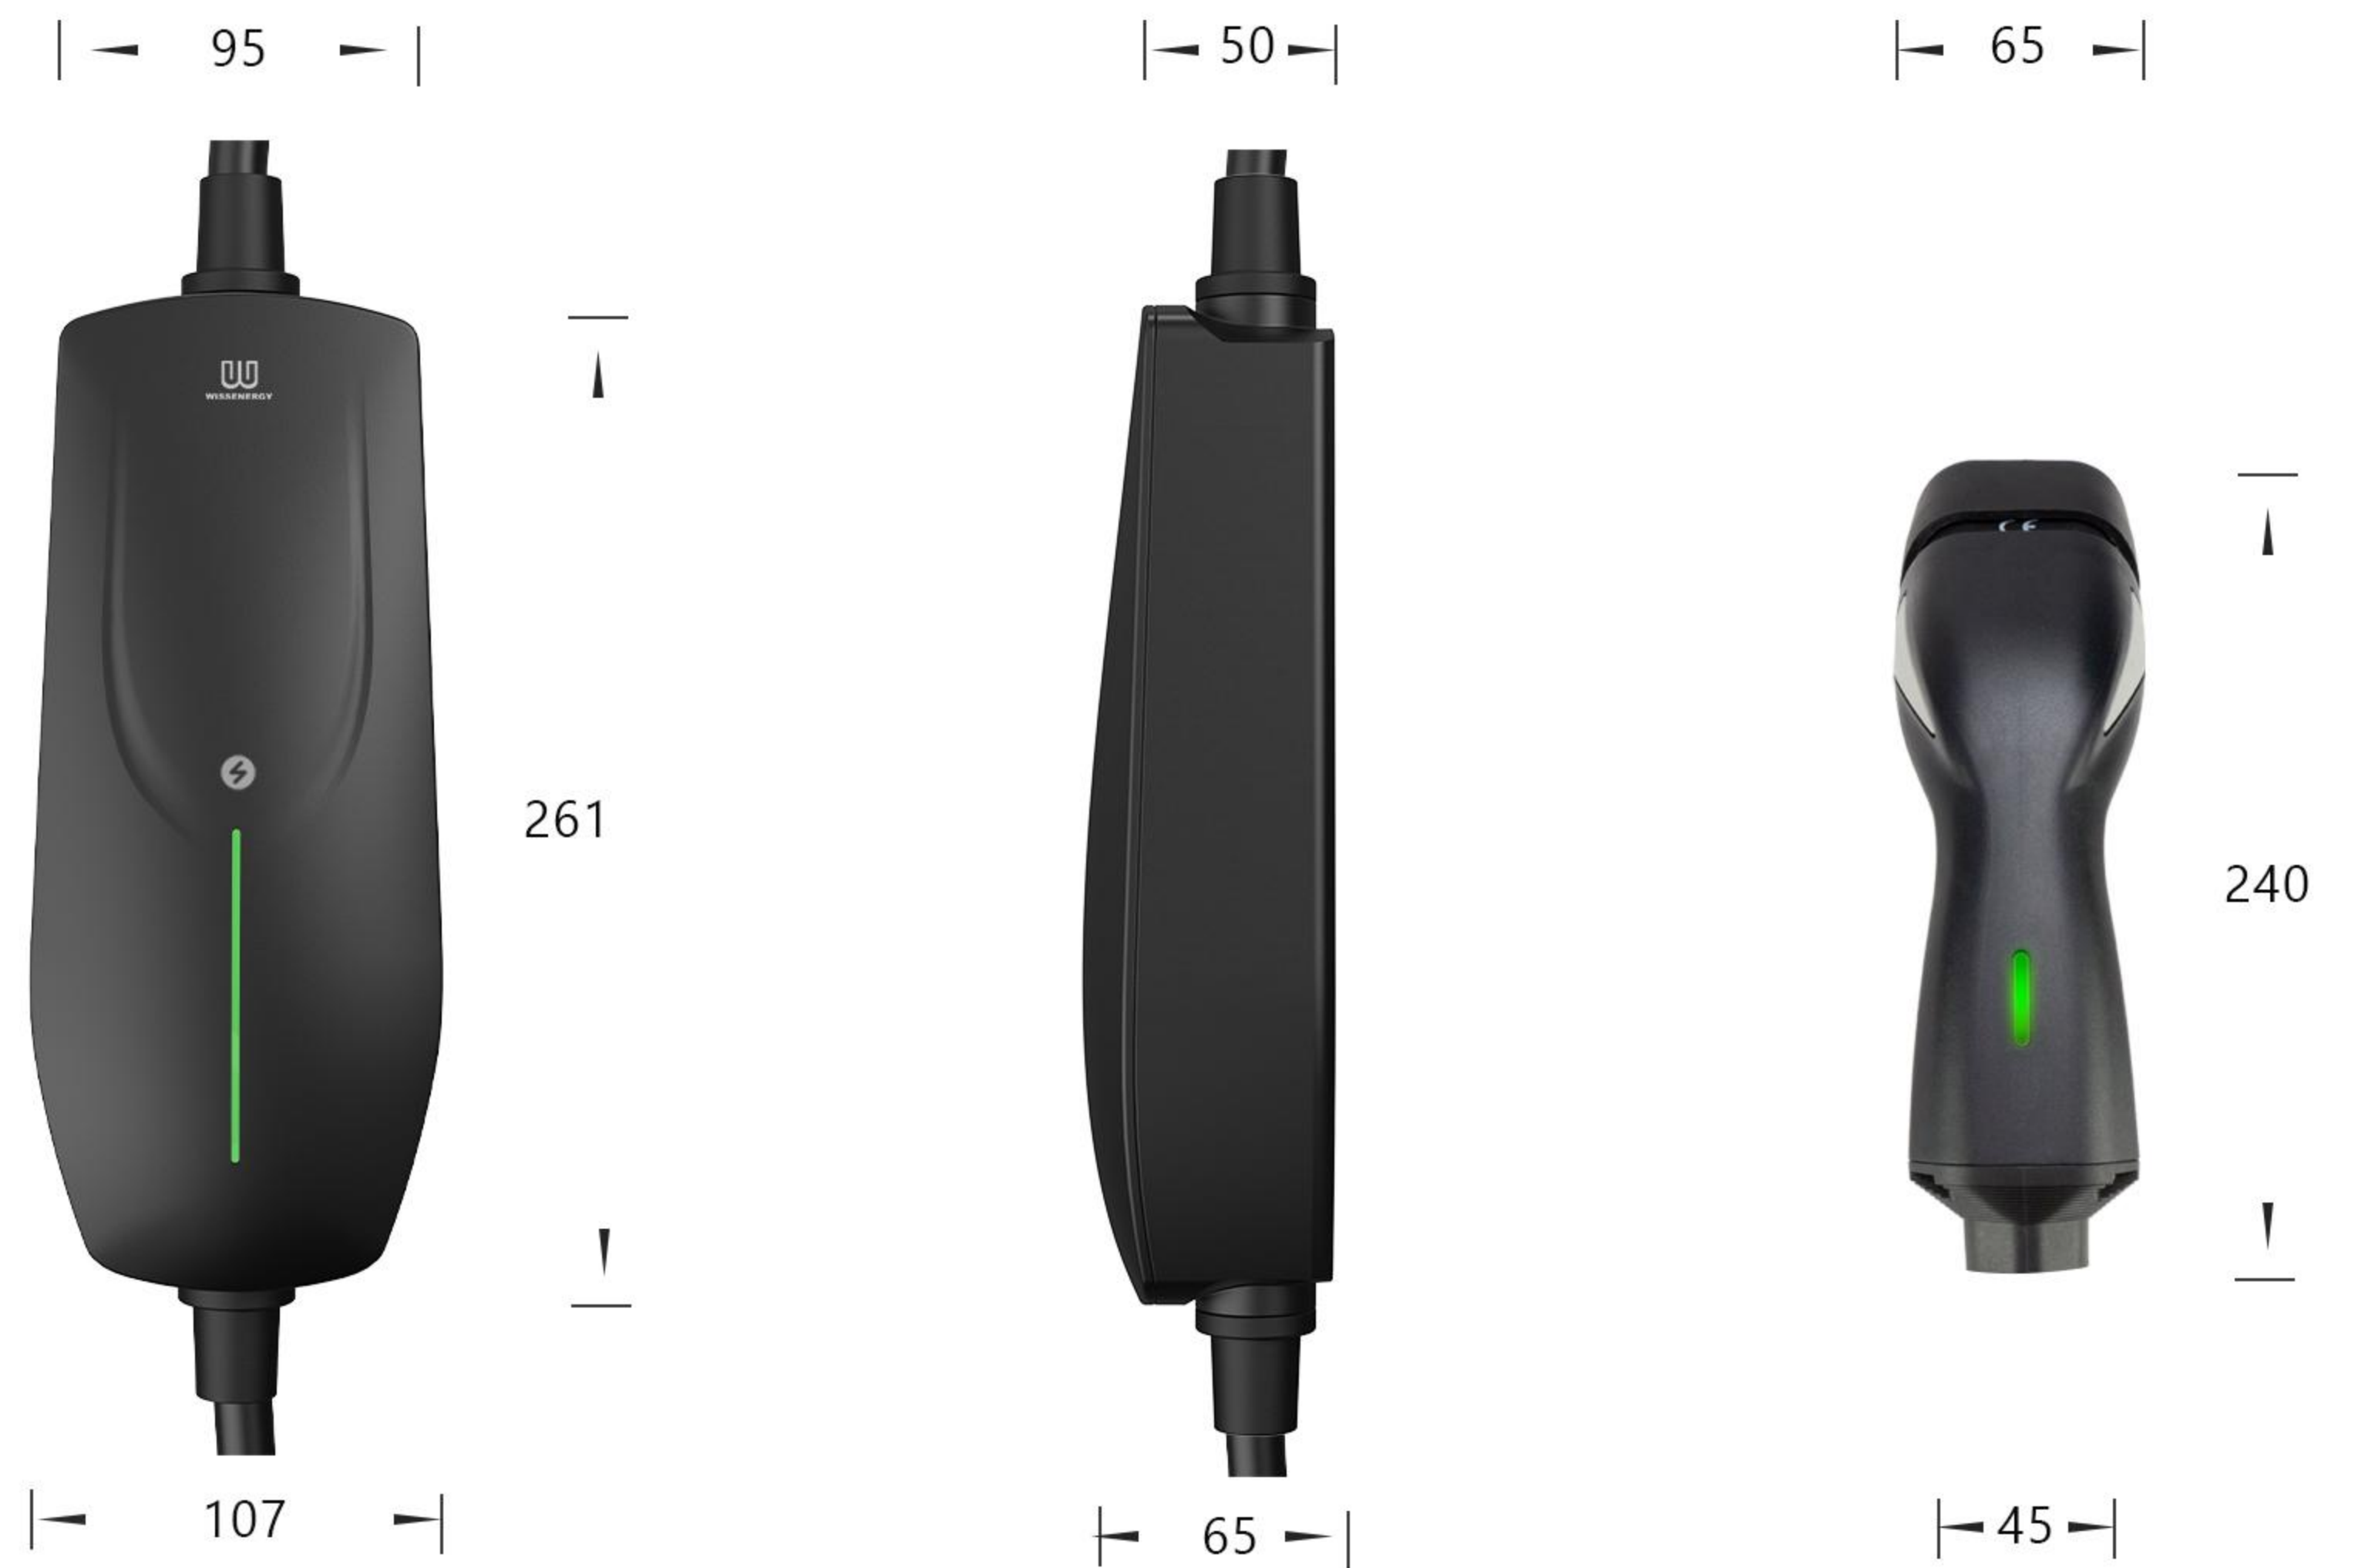

P60

P60-11kW Quick Charger offers the perfect balance of power and portability. It is the 6th generation of our mobile charger series, utilizing the latest cutting-edge technology. You don't have to compromise between power and portability with P60. Its compact size and lightweight design make it easy to take wherever you go.

Specifications

Dimension - mm -

Colours

Technical

General

External Dimension: 261*107*65mm
Weight: 3.2kg
Operating Temperature: -25°C ~ +55°C

Charging

Input Voltage: Three-phase 400V AC
Input Current: 16A (MAX)
Input Frequency: 50Hz / 60Hz
Maximum Power: 11kW
Certificate: CE / RoHS
Shell Material: ABS+PC plastic shell
Standby Power Loss: ≤3w
MTBF: 100,000hours
Applicable Scene: Indoor / outdoor
IP Class: IP66
RCD: Type A+ DC 6mA
Total Length: 6 Meter (Customizable)

Faster and Efficient

P60-11KW Quick Charger is a powerful solution for charging your electric vehicle on the go. The P60-11kW Quick Charger delivers 11kW charging power on three phases.

Lighter and Convenient

P60-11kW Quick Charger is 39% lighter than other mobile chargers with the same charging power. You do not have to choose between power and portability with it.